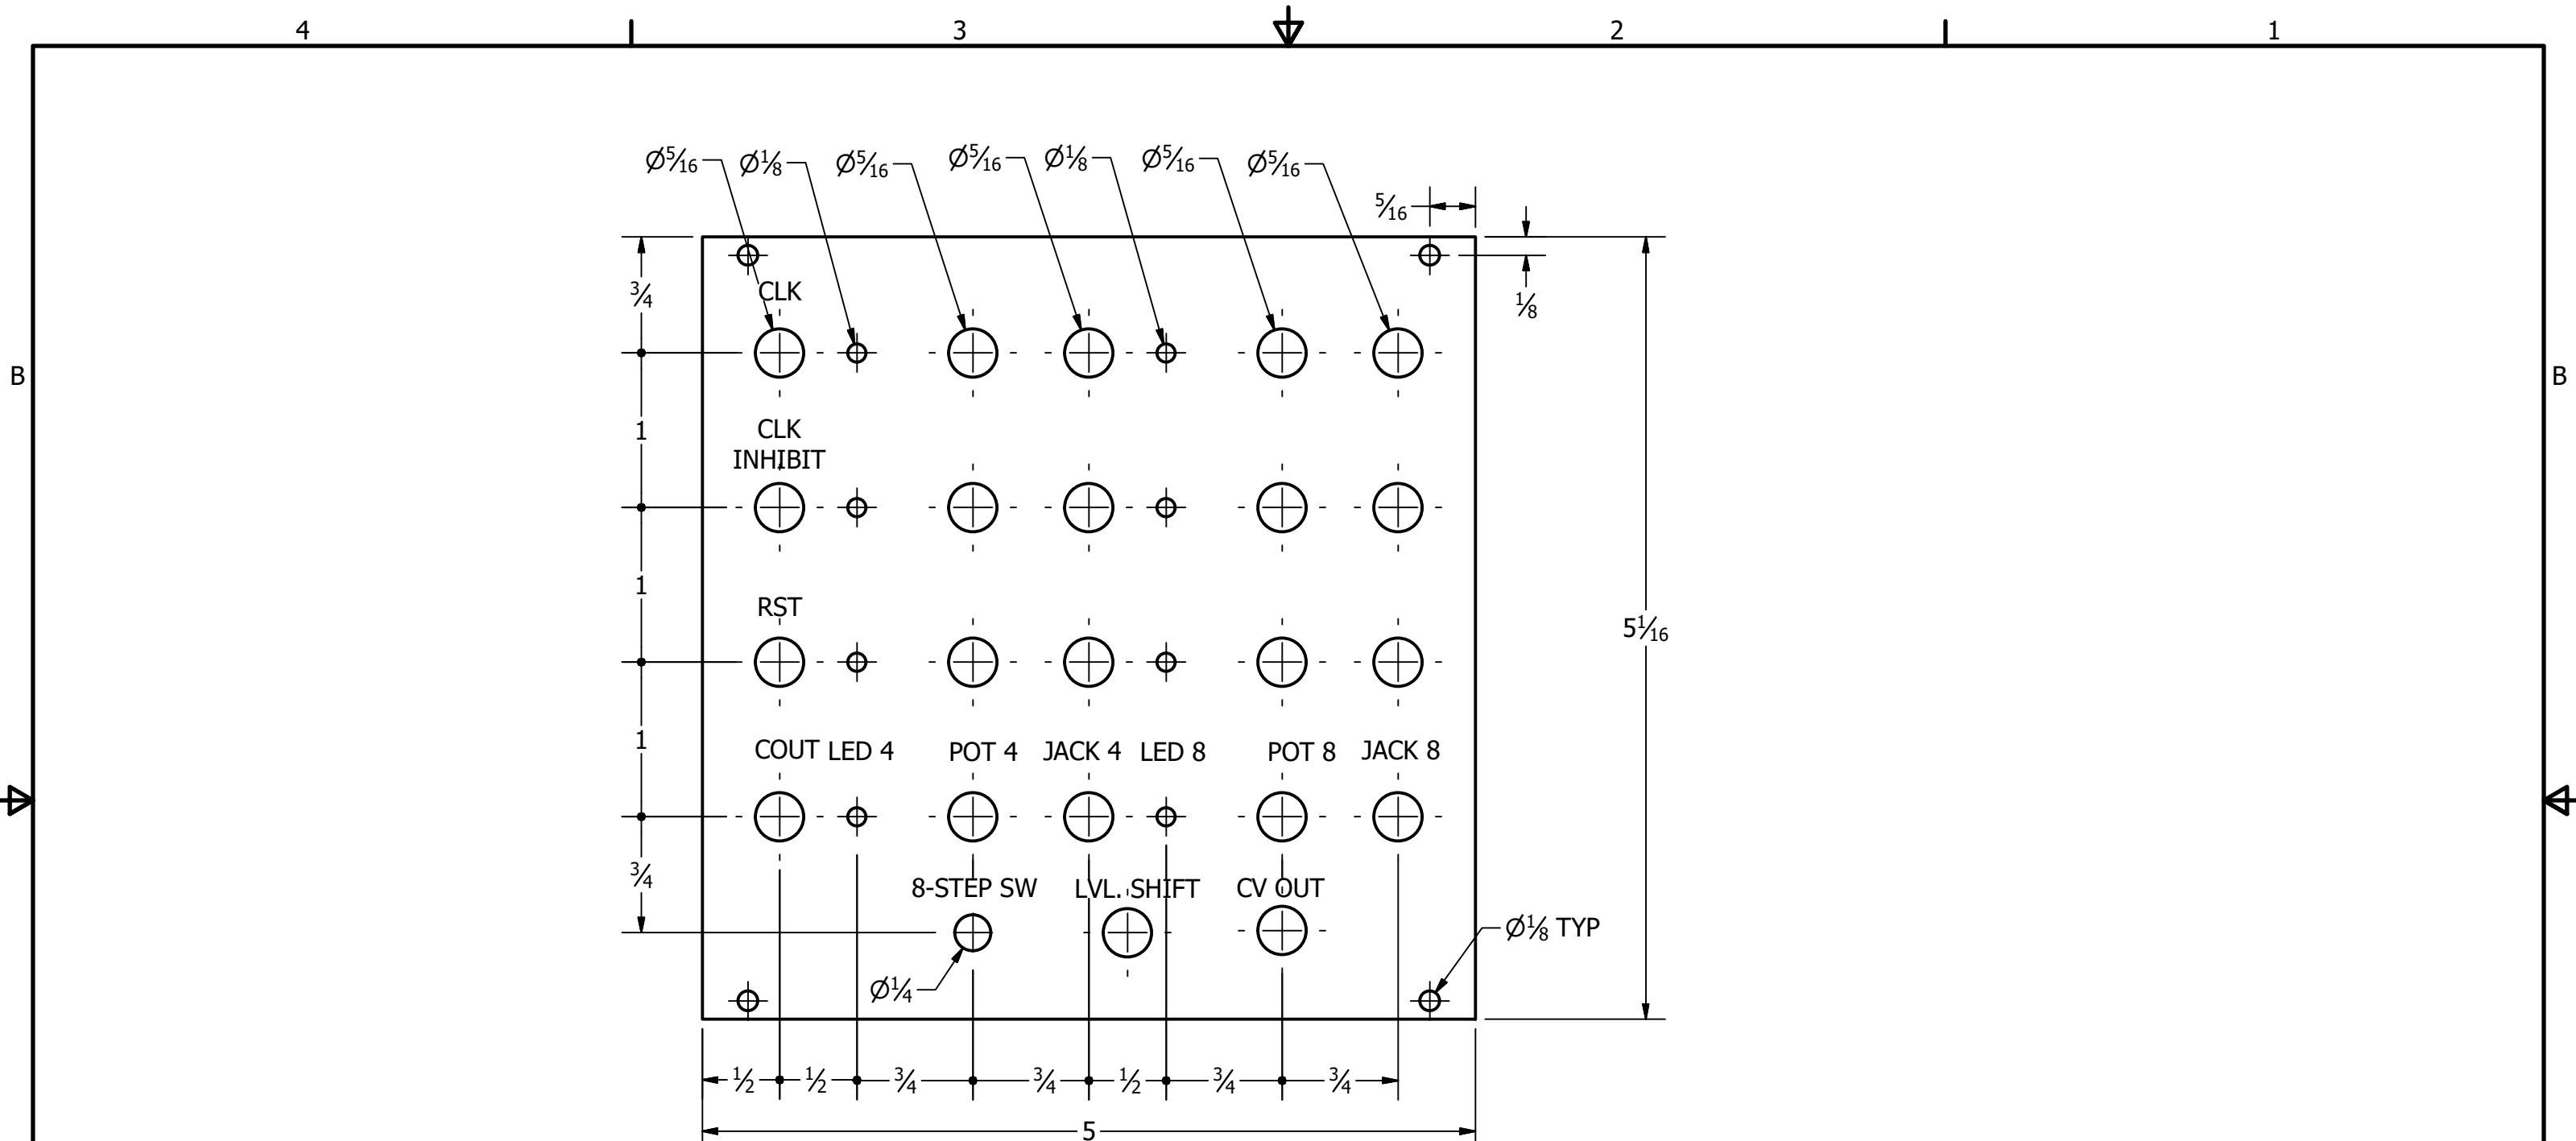

DRAWN JAKE LEHOTSKY	3/29/2020	JAKE'S CUSTOM SHOP		
CHECKED JAKE LEHOTSKY	3/29/2020			
QA		ISOMETRIC VIEW		
MFG				
APPROVED				
		SIZE	DWG NO	REV
			BABY 8 SEQUENCER	
		SCALE	1.2	MODULE NUM. 0002 SHEET 1 OF 2

DRAWN JAKE LEHOTSKY		3/29/2020		JAKE'S CUSTOM SHOP			
CHECKED JAKE LEHOTSKY		3/29/2020					
QA				PARAMETRIC DIMENSIONAL VIEW			
MFG							
APPROVED							
				SIZE	DWG NO		REV
				BABY 8 SEQUENCER			
				SCALE	1	MODULE NUM.	0002 SHEET 2 OF 2